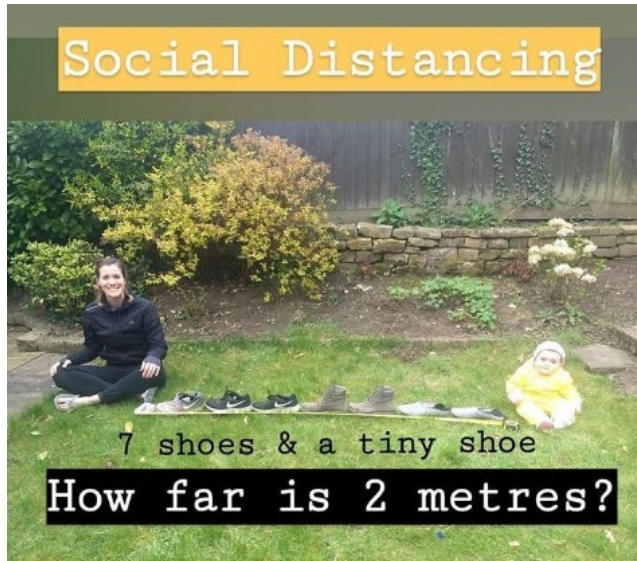

Explore: How far is 2 metres?

All children should understand how far 2 metres is, now (Covid-19 social distancing guidance) this is more important than ever.

Measurements in real life start by using the standardisation of familiar items. Anything which is the same size e.g. toy blocks, paperclips, Lego, toy cars, toilet rolls!

Use some familiar objects from you home to explore how far 2 metres is with your child.

Extend thinking further by looking at conversions: feet, inches or how many lengths of your child—is it $1\frac{1}{2}$, $1\frac{1}{4}$?